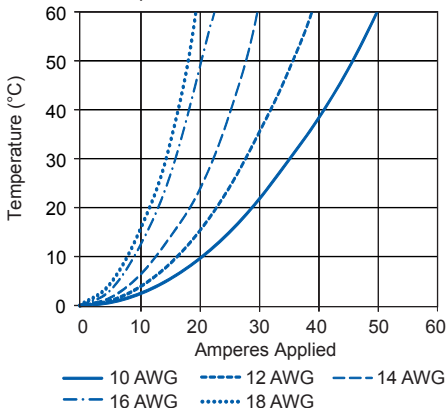

SBS™ Mini Temperature Rise at Constant Current

NOTE: Temperature rise chart is based on a 25°C ambient temperature.